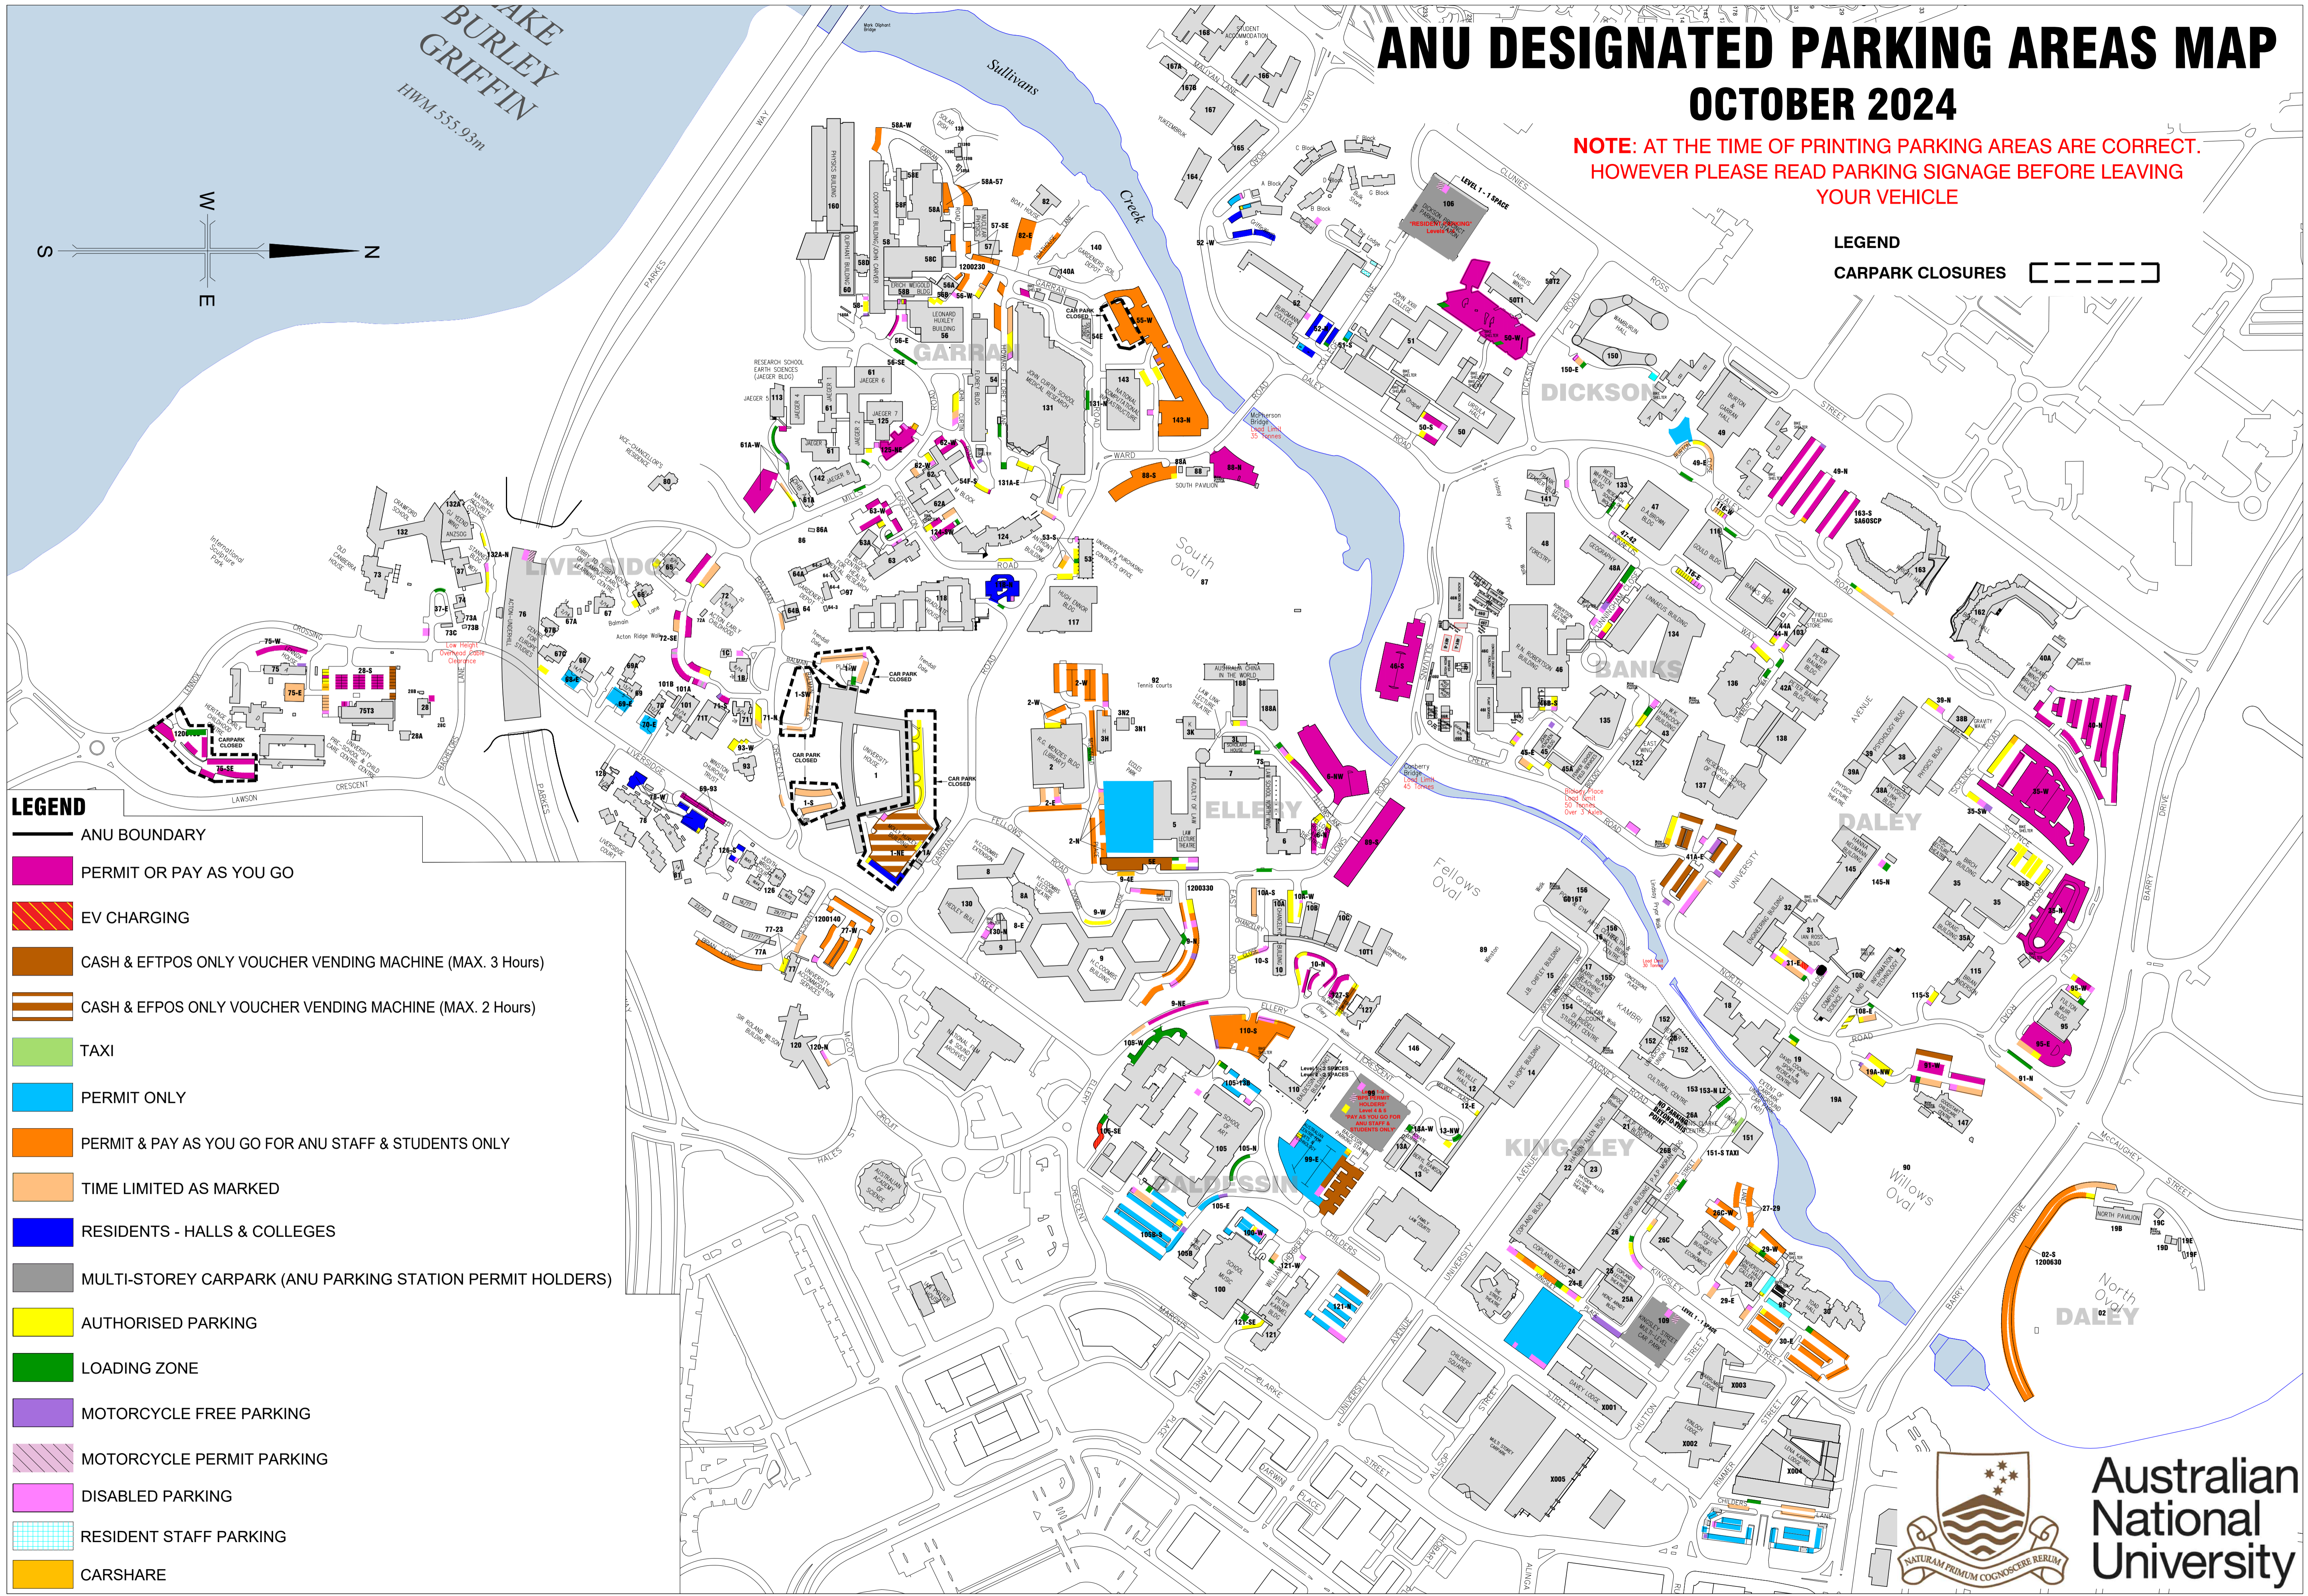

ANU DESIGNATED PARKING AREAS MAP

OCTOBER 2024

NOTE: AT THE TIME OF PRINTING PARKING AREAS ARE CORRECT. HOWEVER PLEASE READ PARKING SIGNAGE BEFORE LEAVING YOUR VEHICLE

LEGEND

CARPARK CLOSURES

LEGEND

- ANU BOUNDARY
- PERMIT OR PAY AS YOU GO
- EV CHARGING
- CASH & EFTPOS ONLY VOUCHER VENDING MACHINE (MAX. 3 Hours)
- CASH & EFPOS ONLY VOUCHER VENDING MACHINE (MAX. 2 Hours)
- TAXI
- PERMIT ONLY
- PERMIT & PAY AS YOU GO FOR ANU STAFF & STUDENTS ONLY
- TIME LIMITED AS MARKED
- RESIDENTS - HALLS & COLLEGES
- MULTI-STORY CARPARK (ANU PARKING STATION PERMIT HOLDERS)
- AUTHORISED PARKING
- LOADING ZONE
- MOTORCYCLE FREE PARKING
- MOTORCYCLE PERMIT PARKING
- DISABLED PARKING
- RESIDENT STAFF PARKING
- CARSHARE