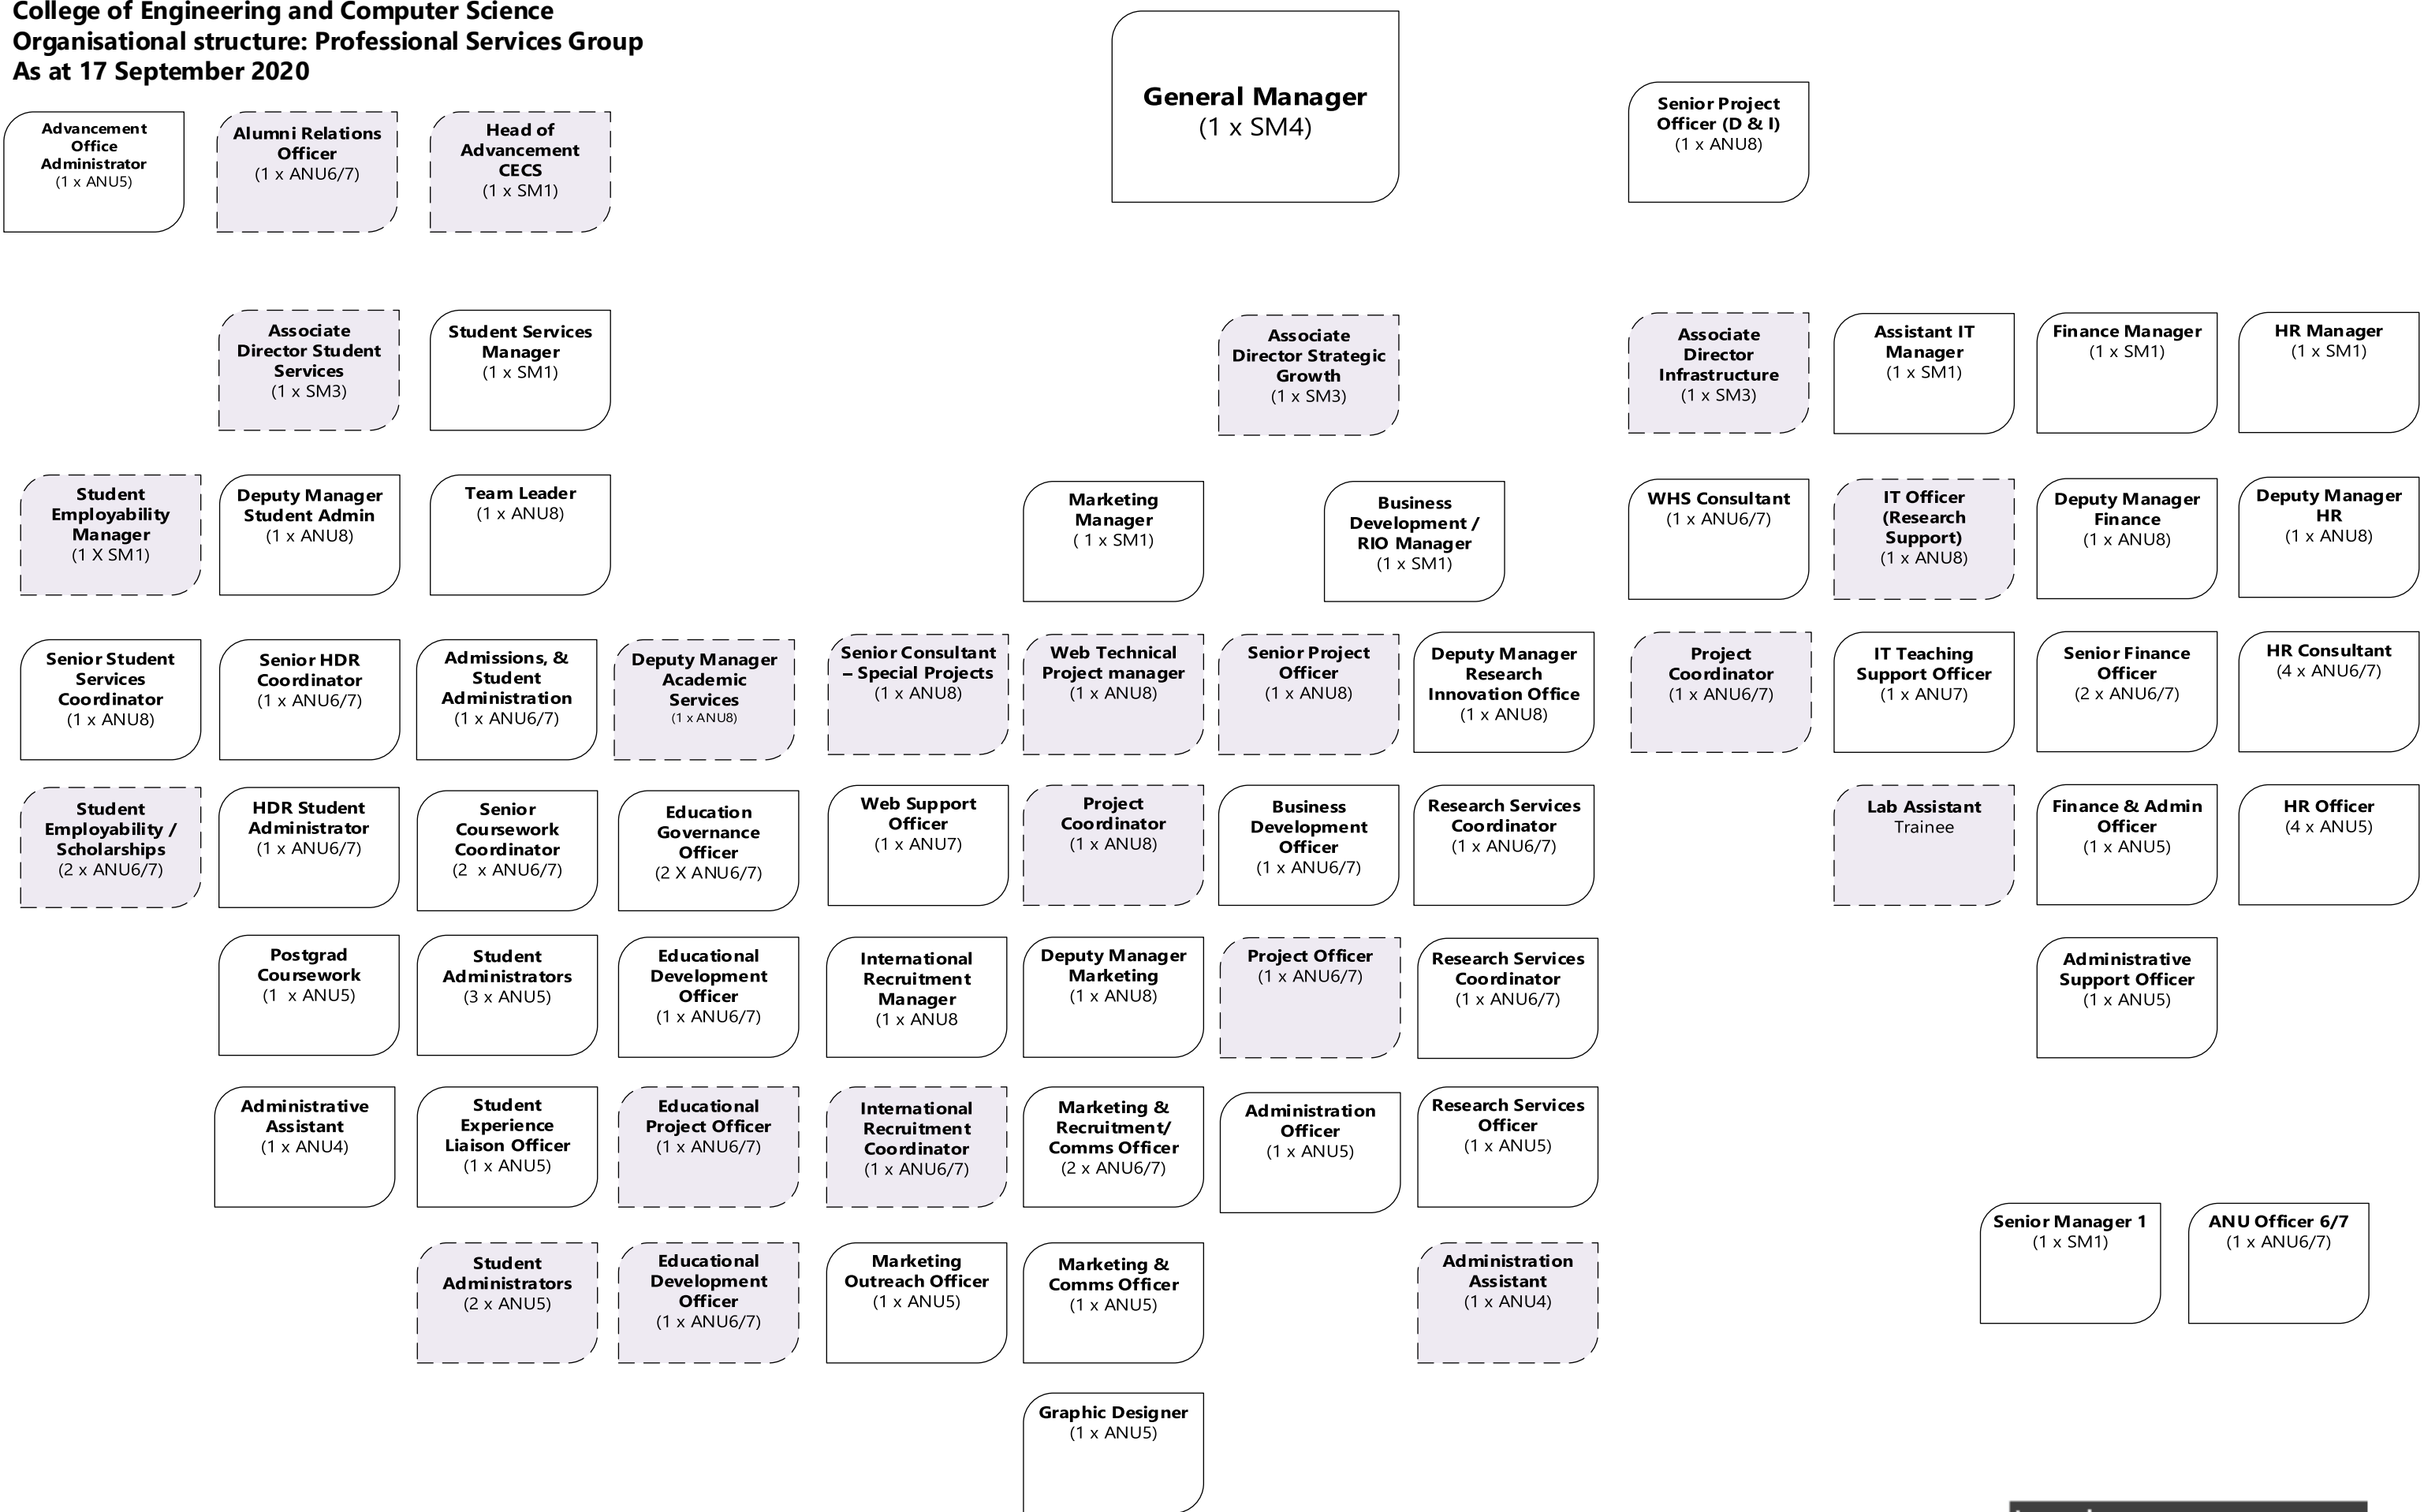

College of Engineering and Computer Science
Organisational structure: Professional Services Group
As at 17 September 2020

Legend:

Fixed Term Position	Continuing Position
---------------------	---------------------

Please note: positions where a staff member has accepted a voluntary separation and has already left the University as of the date of this chart are not included in this PSG structure. Positions occupied by staff members with future voluntary separation dates are included in this chart.