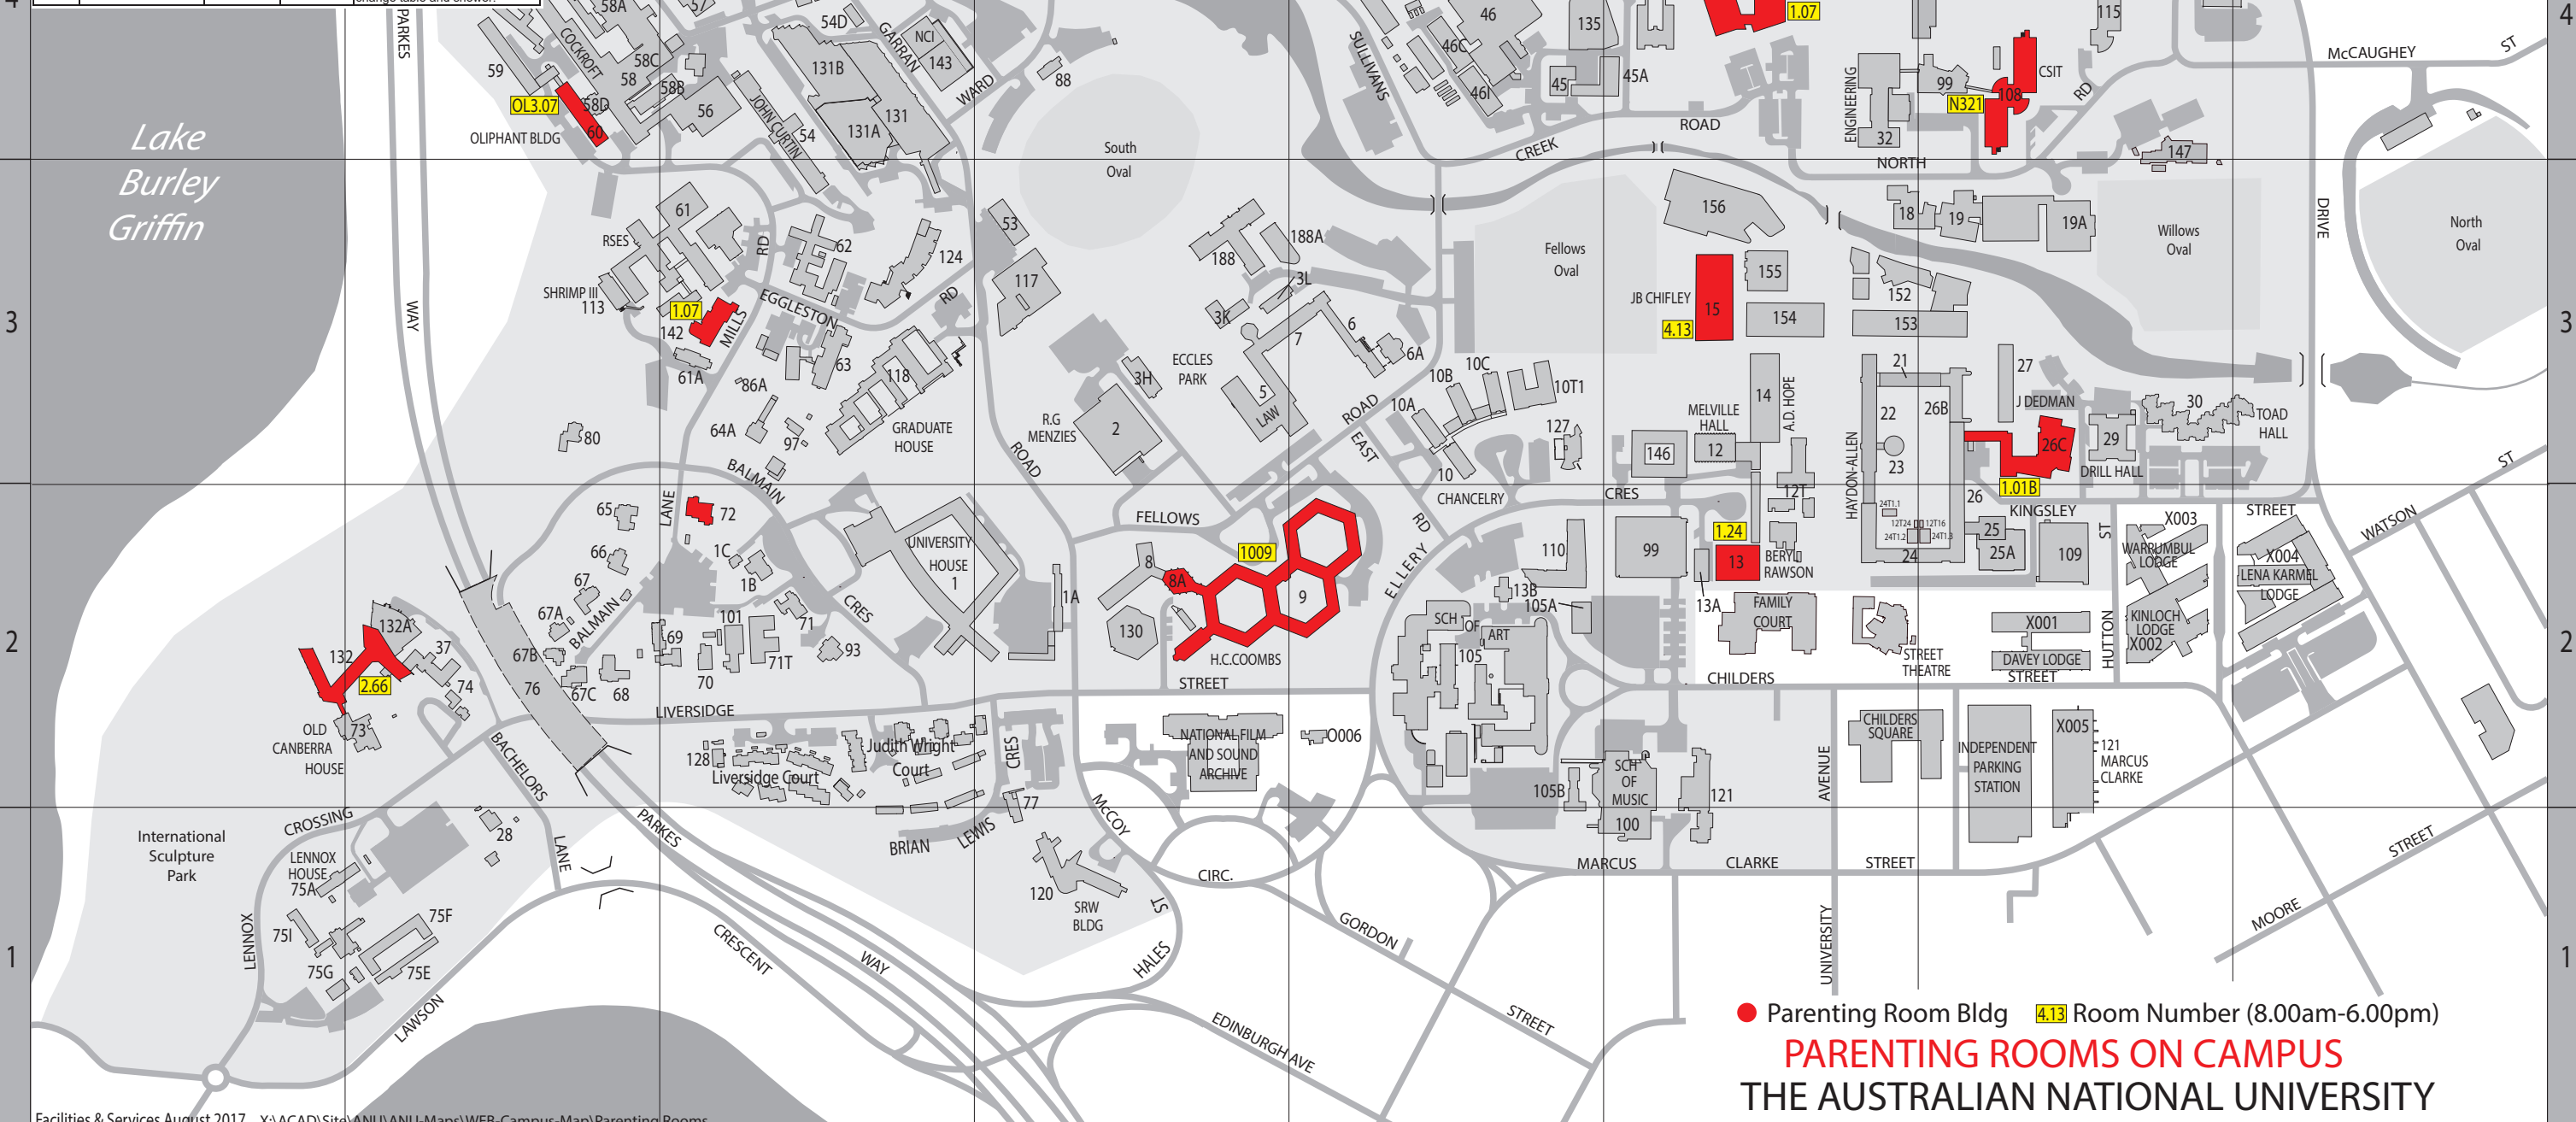

Bldg #	Building Name	Room #	Room type	Facilities
9	HC Coombs Building	1009	First aid room	Lounge, change table, sink, first aid kit.
13	Beryl Rawson Building	Room 1.24	First aid	Bed, chair, sink.
15	JB Chifley Building	4.13	Parenting Room	Lounge, coffee table, microwave, change table, sink and privacy screen.
26C	ANU College of Business & Economics	1.01B	Parenting room	Chair, microwave, change table, sink, and play equipment.
48	Forestry Building	Room 0.19	Parenting room	TBA
60	Oliphant Building	OL3.07	Parenting room	Couch, table, chair.
72	Acton Early Childhood Centre		Parenting room	Lounge, coffee table, microwave, change table, sink and privacy screen.
108	Computer Science & Information Technology Building	Room N321	First aid room	Sink, bed, chair.
132	JG Crawford Building	Room 2.66	First aid room	Bed, chair, sink.
137	Research School of Chemistry Building	Room 1.07	Parenting room	Temporary facility.
142	Jaeger 8	1.07	Parenting room	Lounge, fridge, work station Adjacent to kitchen with sink. Nearby unisex bathroom with change table and shower.

● Parenting Room Bldg 4.13 Room Number (8.00am-6.00pm)
PARENTING ROOMS ON CAMPUS
THE AUSTRALIAN NATIONAL UNIVERSITY